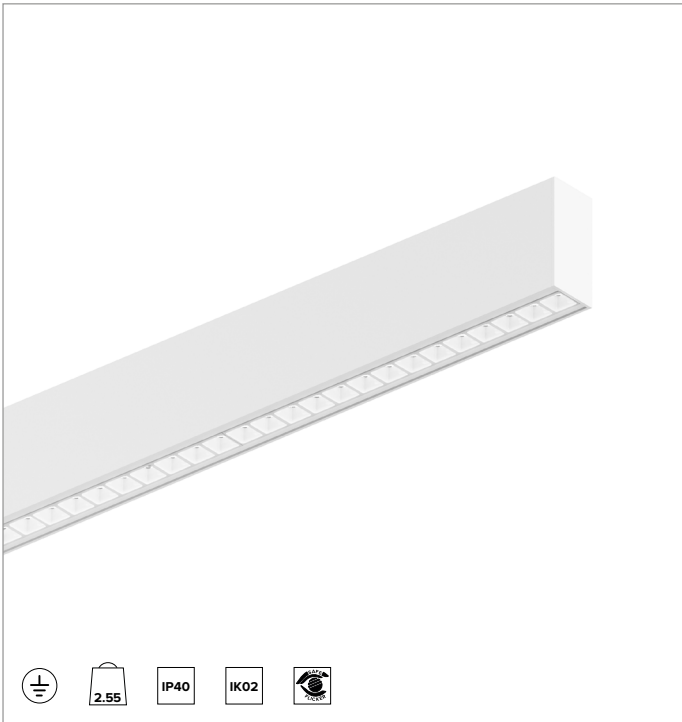

T018MY940D2PW | LOGICO EASY Stand Alone 37 - UGR19

Linear stand alone LED fixture for ceiling mounted or suspension installation

	4000K	H(m)	D1(m)	D2(m)	E _{max} (lx)	
	Ra90	66°	64°			
Fixture Power	23W	1	1.29	1.26	1806	
Source Flux	2522lm	2	2.58	2.52	451	
Fixture Flux	2522lm	3	3.86	3.78	201	
Efficacy	110lm/W	4	5.15	5.04	113	
G0347A I _{max} =810cd/klm	I _{max}	2044cd	5	6.44	6.30	72