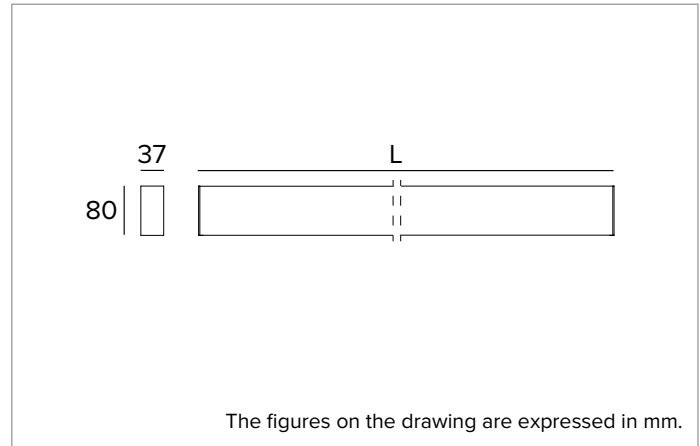

T018MY940D2PW | LOGICO EASY Stand Alone 37 - UGR19

Linear stand alone LED fixture for ceiling mounted or suspension installation

	4000K	H(m)	D1(m)	D2(m)	E _{max} (lx)	
	Ra90	66°	64°			
Fixture Power	23W	1	1.29	1.26	1806	
Source Flux	2522lm	2	2.58	2.52	451	
Fixture Flux	2522lm	3	3.86	3.78	201	
Efficacy	110lm/W	4	5.15	5.04	113	
G0347A I _{max} =810cd/klm	I _{max}	2044cd	5	6.44	6.30	72